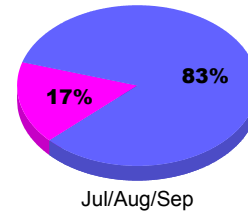

YTD Status Quo Clubs 2011-2012

Status Quo Clubs Compared to Status Quo Members

Legend: Status Quo Clubs (Cyan), Total Status Quo Members (Green)

MEMBERSHIP

Membership Results
2011-2012

Membership
2010-2011

Month	Net Memb Goal	Actual New Memb	Actual Dropped Memb	Gain/Loss of Memb	Gain/Loss of Memb
Jul/Aug/Sep		29	-26	3	8
Totals		29	-26	3	8

Membership Results 2011-2012

Goal, New, Dropped, Gain/Loss

Legend: Goal (Cyan), Actual (Green), Dropped (Yellow), Gain Loss (Magenta)

Comparison of Membership Gain/Loss

Current Year Compared to the Previous Year

Legend: Current Year (Cyan), Previous Year (Green)

Gender Comparison 2011-2012

Legend: Male (Blue), Female (Magenta)